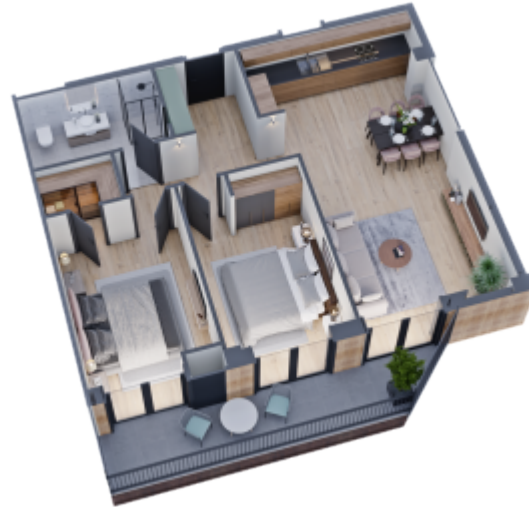

Floor

1

Bedroom

3

Condition

Premium Green Frame Condition